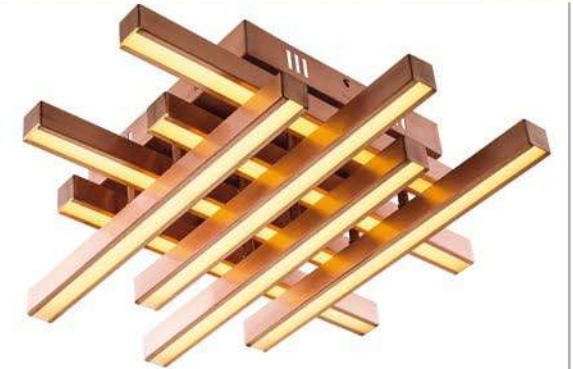

AR-1571-C60
LED 160W-11500LM
W:60x60cm / H:15cm