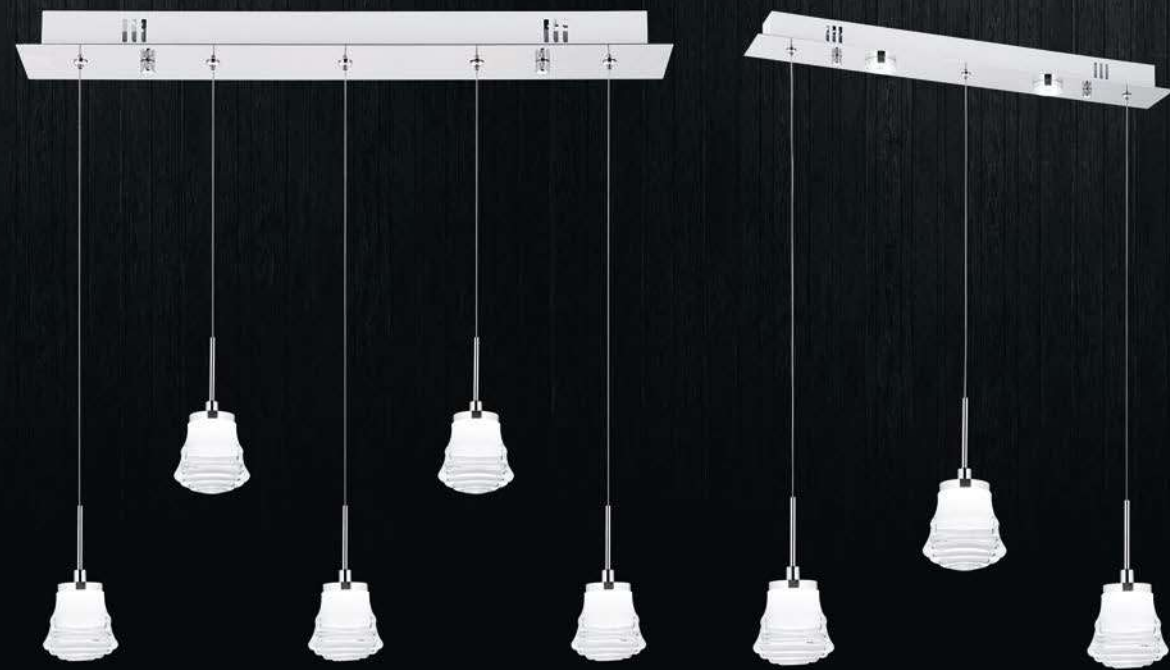

### Renk / Color

Krom  
Chrome

AR-4148-6K  
LED 30W - 2600LM  
Ø:40cm / H:20cm

AR-4148-3K  
LED 30W - 2600LM  
Ø:40cm / H:20cm

AV-4148-3KT  
LED 30W - 2600LM  
Ø:40cm / H:70cm

AV-4148-6KT  
LED 30W 2600LM  
Ø:40cm / H:70cm