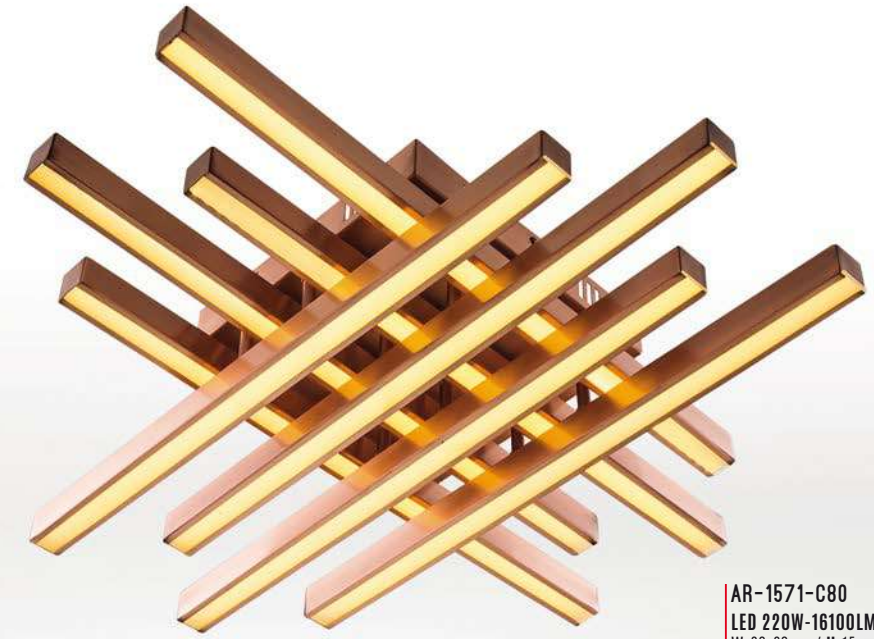

### Renk / Color

- Bakır / Copper
- Krom / Chrome

AR-1571-K80  
LED 220W-16100LM  
W:80x80cm / H:15cm

AP-1571-K25  
LED 20W-1400LM  
W:30x30cm / H:14cm

AR-1571-K60  
LED 160W-11500LM  
W:60x60cm / H:15cm

AR-1571-C80  
LED 220W-16100LM  
W:80x80cm / H:15cm