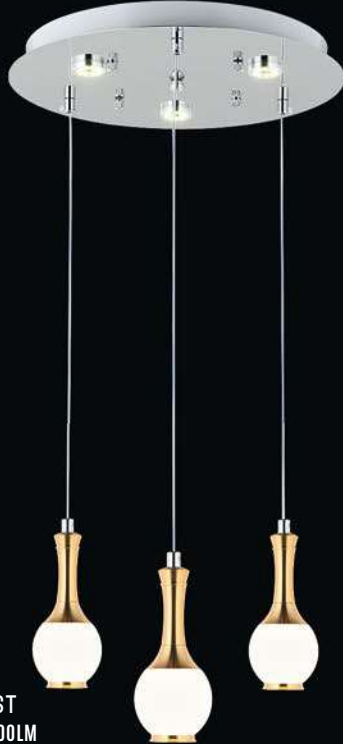

#### Renk / Color

Krom  
Chrome

AV-4199-5ST  
LED 30W - 2600LM  
Ø:50cm / H:70cm

AV-4199-1S  
LED 5W - 400LM  
Ø:10cm / H:70cm

AV-4199-3ST  
LED 30W - 2600LM  
Ø:40cm / H:70cm

AV-4199-3SY  
LED 25W - 1900LM  
W:55x10cm / H:70cm