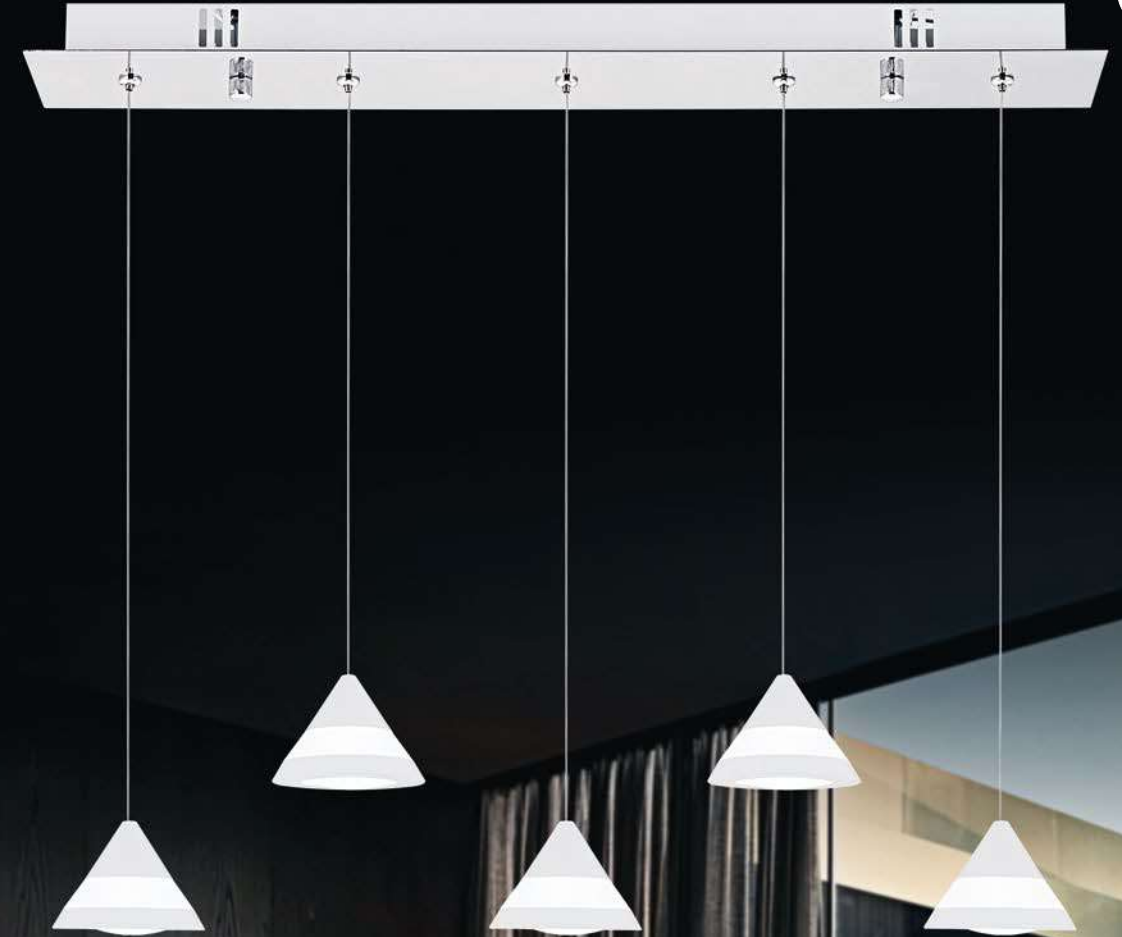

AV-4146-5KY
LED 25W - 1900LM
W:75x10cm / H:70cm

Açıklama / Information

- İç mekanlar için uygundur
- Metal rengi / Krom
- Pleksi
- 230v ~50/60Hz

- Suitable for indoor use
- Metal color / Chrome
- Plexi Glass
- 230v ~50/60Hz